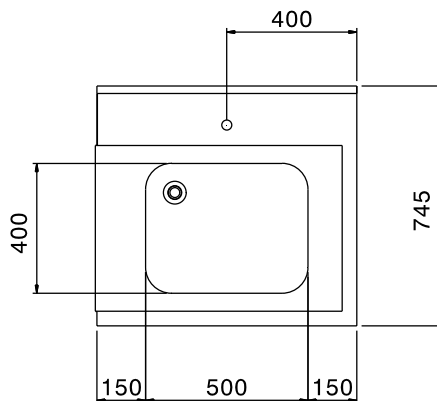

Front

Side

Top

Key Information:

External dimensions, Width:	800 mm
865306 (BHHPTB08R)	800 mm
External dimensions, Depth:	745 mm
External dimensions, Height:	1170 mm
Net weight:	6 kg
Splashback Dimensions, Height:	300 mm
Basin dimensions:	500x400x300h