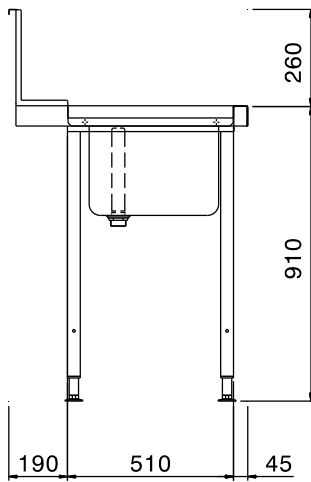

Front

Side

Top

Key Information:

External dimensions, Width:	800 mm
865306 (BHHPTB08R)	800 mm
External dimensions, Depth:	745 mm
External dimensions, Height:	1170 mm
Net weight:	6 kg
Splashback Dimensions, Height:	300 mm
Basin dimensions:	500x400x300h