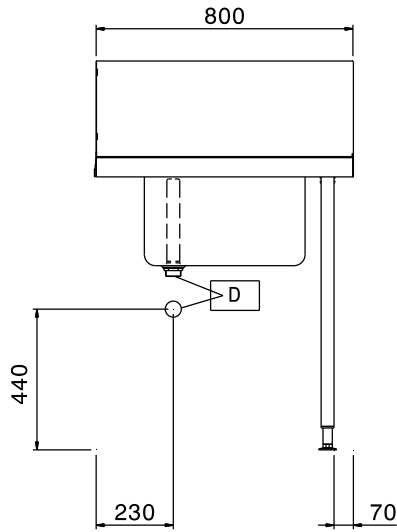

Front

Side

Top

Key Information:

External dimensions, Width:	800 mm
865306 (BHHPTB08R)	800 mm
External dimensions, Depth:	745 mm
External dimensions, Height:	1170 mm
Net weight:	6 kg
Splashback Dimensions, Height:	300 mm
Basin dimensions:	500x400x300h